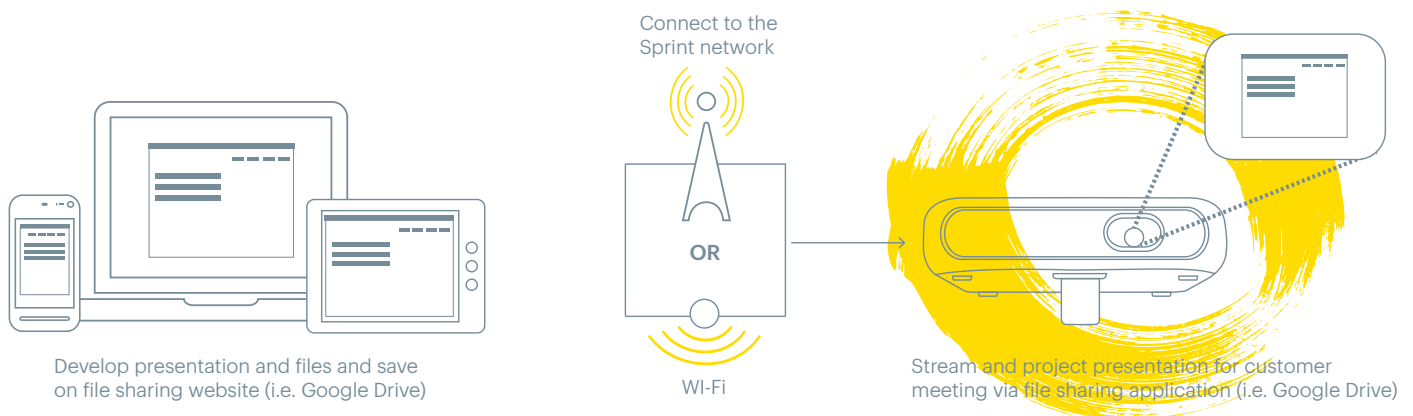

Project with purpose.

Sprint LivePro™ provides executives and employees a quick and easy way to project pricing and product information during important sales meetings with clients and vendors.

What is it?

The Sprint LivePro is a multi-purpose device that combines a standard mobile hotspot device with a portable mini projector. This device also includes an Android™ user-interface and a battery source for a portable charging solution for secondary devices.

How does it work?

Why use it?

Simplicity

- Utilize space when on the road with this compact, easy to transport projector and mobile hotspot
- Access the cloud for your presentations, product lists and more on Sprint 4G LTE

Efficiency

- Increase productivity by keeping work moving at all times
- Save time looking for projector solution when in a new conference room or client space

Functionality

- Project up to 10' HD images using DLP technology so that your customers can see everything you're sharing
- Connect wirelessly to additional mobile devices and project quickly when visiting a client's office